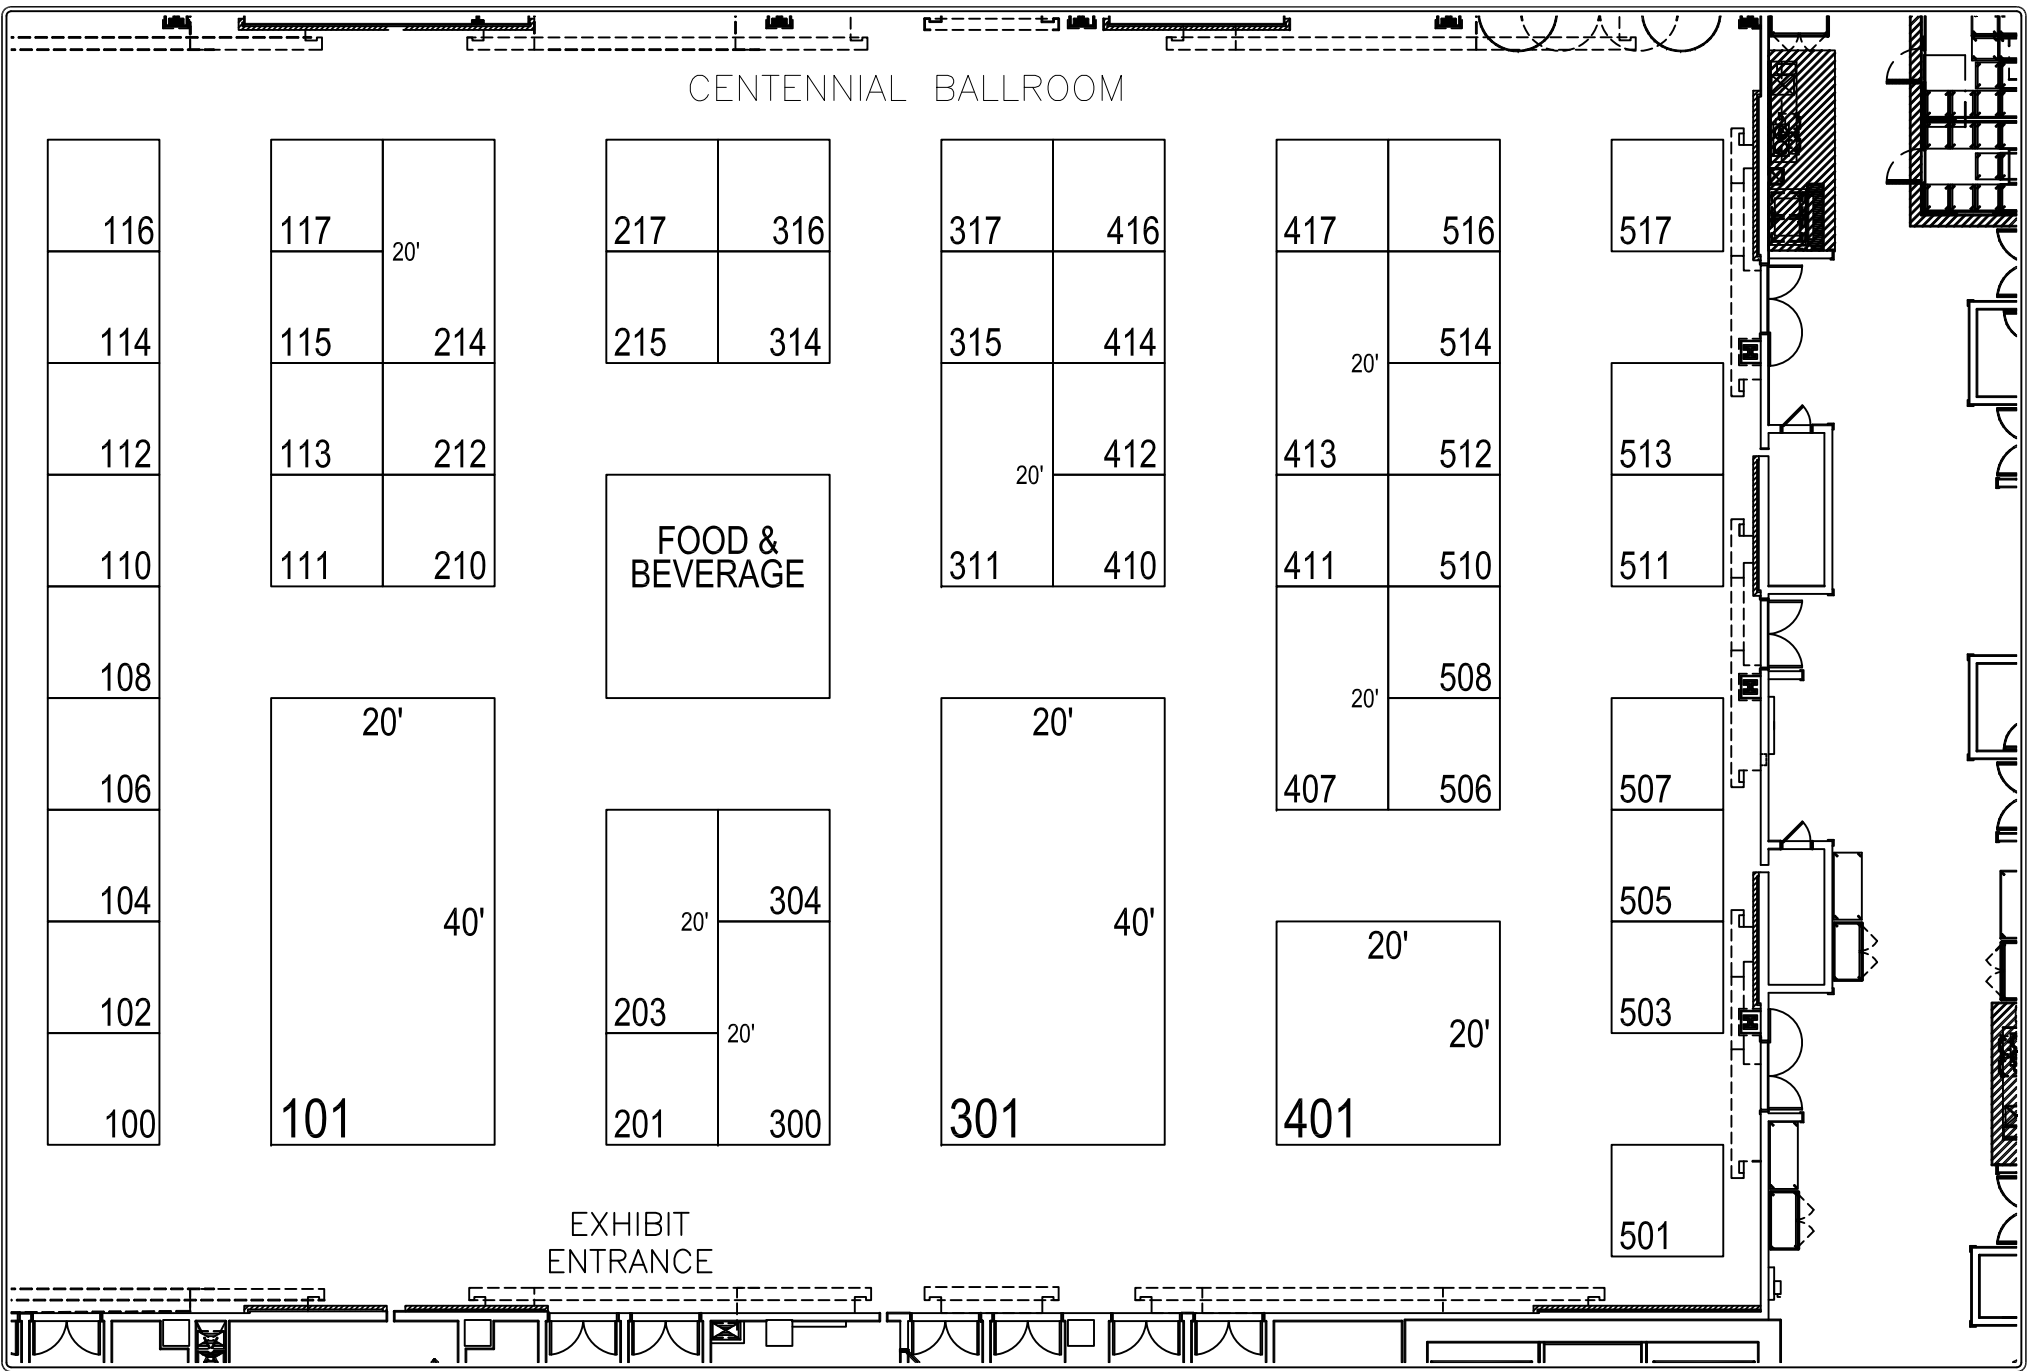

CENTENNIAL BALLROOM

AMERICAN SOCIETY OF CYTOPATHOLOGY
NOVEMBER 14-16, 2009
HYATT REGENCY DENVER, CENTENNIAL BALLROOM

CONFIDENTIAL PROPERTY OF GES
File: aca-2009-1rdco-centllm.dwg
Plotted: Mar 04, 2009
By: BHOWAR